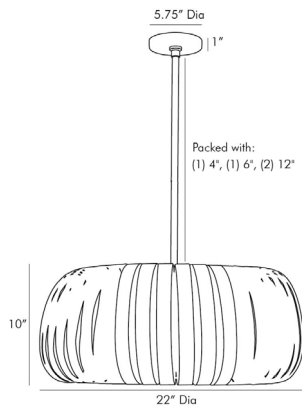

## WILSON PENDANT

41043  
H: 12 IN, Dia: 22.00 IN  
Blue Cadet  
Contract Suitable As Is

Inspired by the uniqueness our Mia Pendant (41005) imparts upon a space, we've created this colorful take in a different shape. Strips of pliable blue cadet microfiber banding surround the light, which is suspended from a steel pipe finished in a warm antique brass. The styrene shape is not only aesthetically engaging, but it filters the light and casts soft, linear shadows. Additional pipe available (PIPE-101).

### DIMENSIONS

Pendant	H: 10 IN, Dia: 22.00 IN
Minimum Hanging Height	12 IN
Maximum Hanging Height	46 IN
Canopy	H: 1 IN, Dia: 5.75 IN